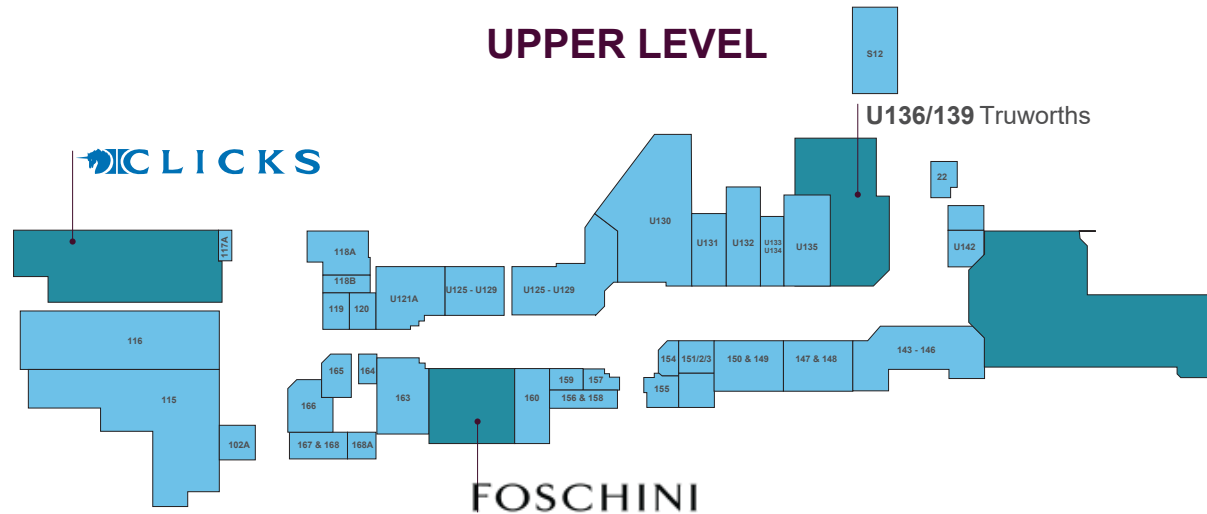

XX Auto City

UPPER LEVEL

CLICKS

FOSCHINI

U136/139 Truworths

FLOOR PLAN

LOWER LEVEL

Pick n Pay

ALBERTON CITY SHOPPING CENTRE